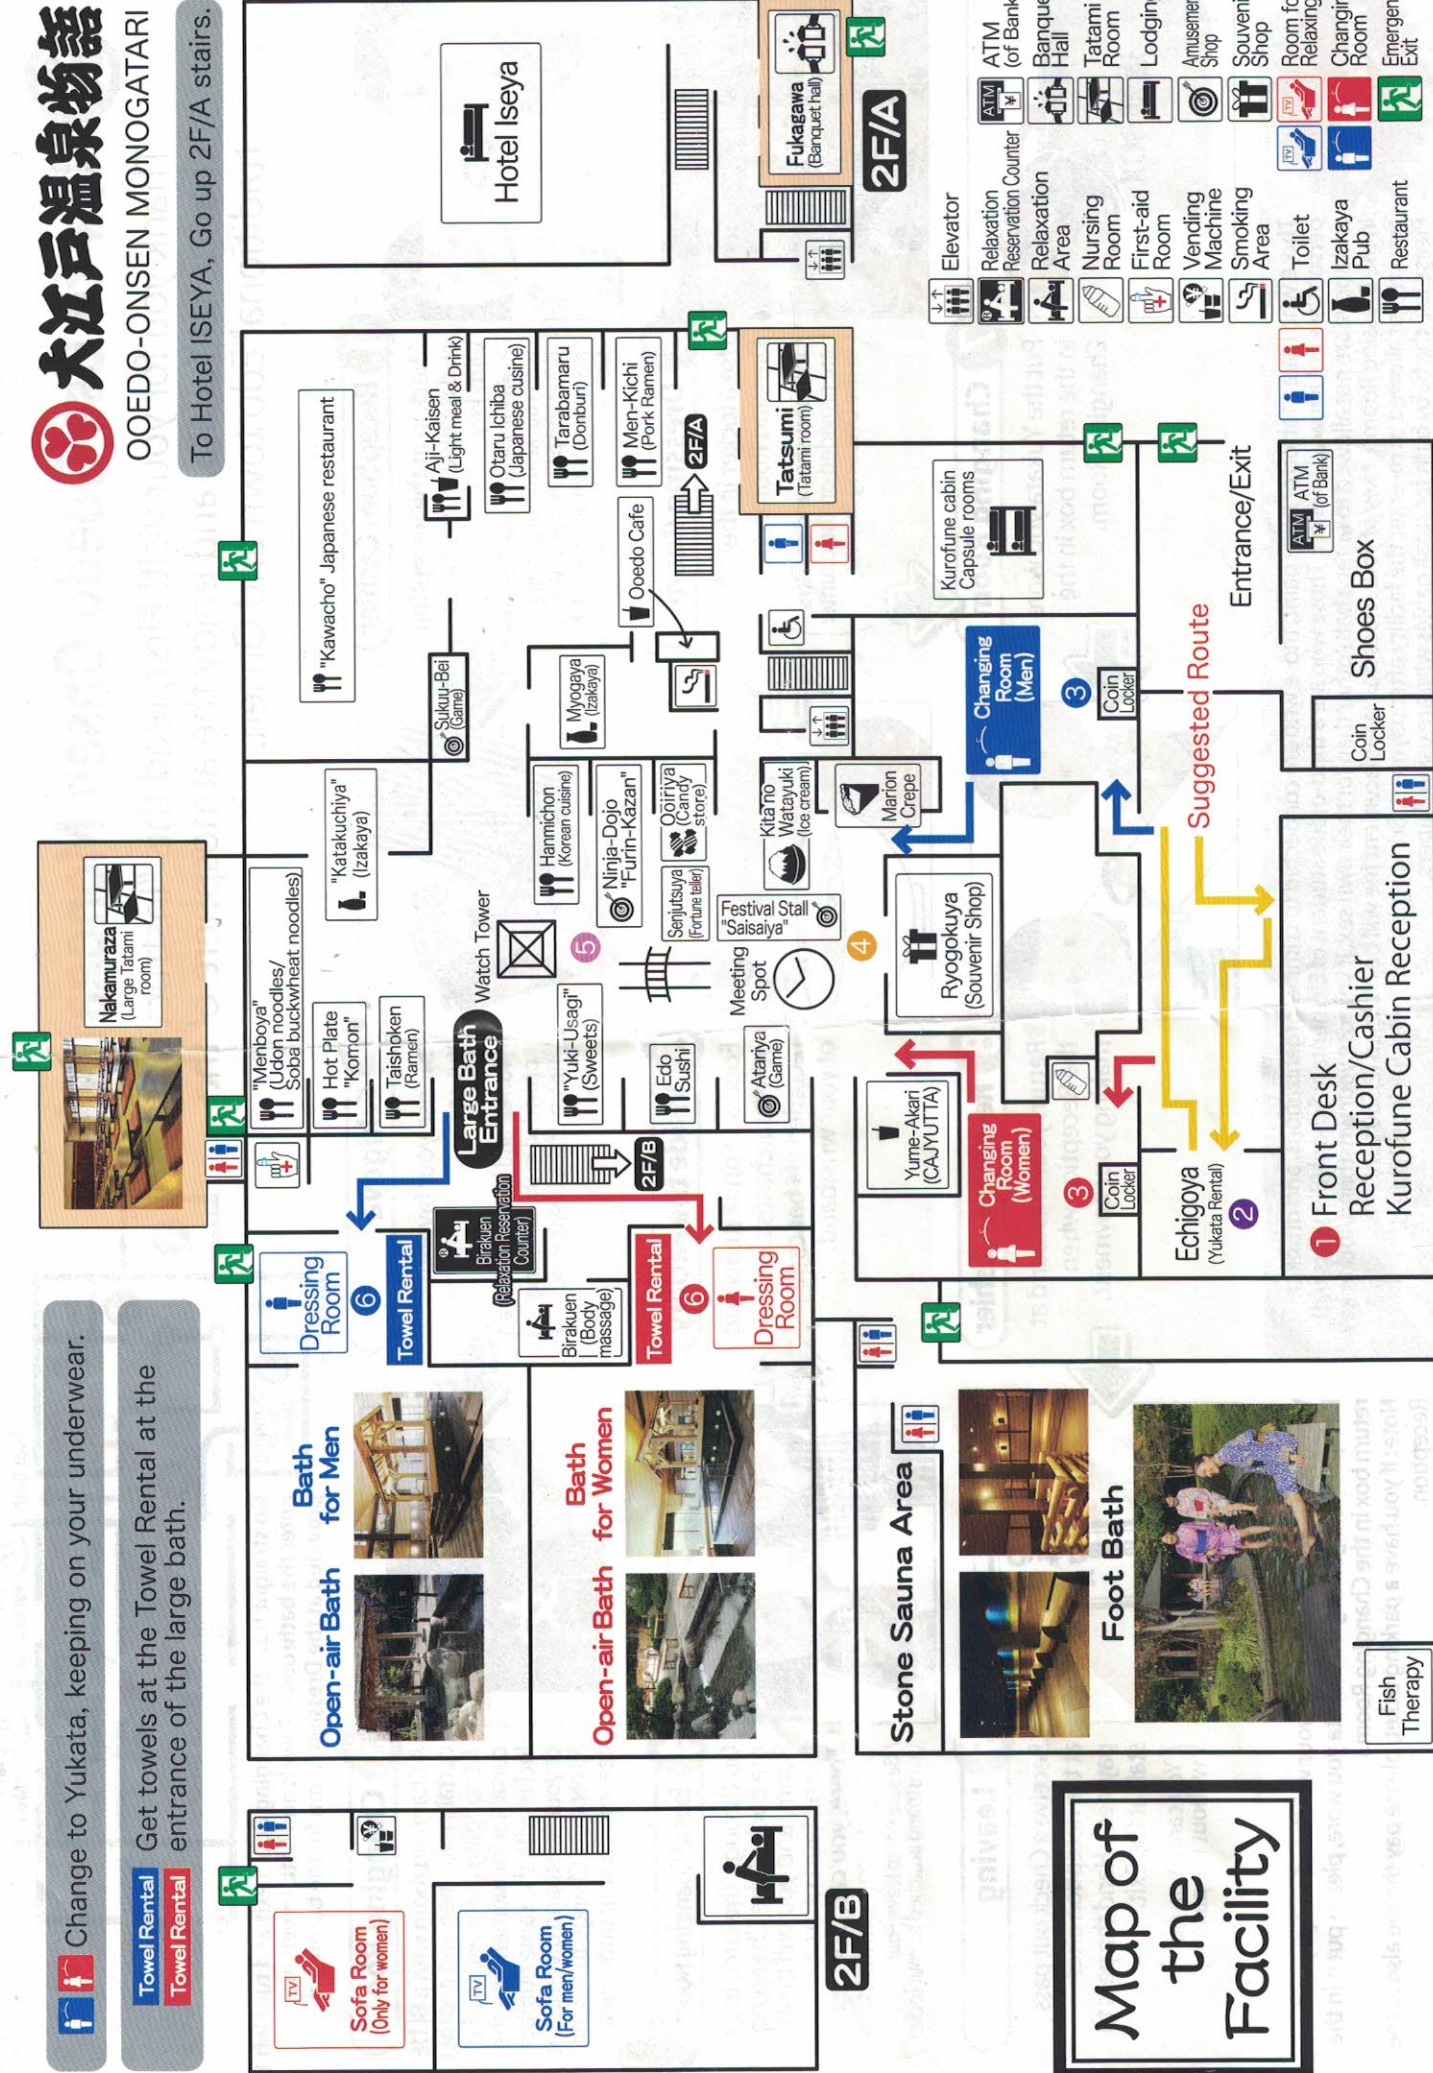

To Hotel ISEYA, Go up 2F/A stairs.

Change to Yukata, keeping on your underwear.

Towel Rental Get towels at the Towel Rental at the **Towel Rental** entrance of the large bath.

Sofa Room
(Only for women)

Sofa Room
(For men/women)

2F/B

Open-air Bath

Bath for Men

Open-air Bath for Women

Bath for Women

Map of the Facility

- Elevator
- Relaxation Reservation Counter
- Relaxation Area
- Nursing Room
- First-aid Room
- Vending Machine
- Smoking Area
- ATM (of Bank)
- Banquet Hall
- Tatami Room
- Lodging
- Amusement Shop
- Souvenir Shop
- Room for Relaxing
- Changing Room
- Emergency Exit
- Toilet
- Izakaya Pub
- Restaurant

Changing Room (Men)

Changing Room (Women)

Echigoya (Yukata Rental)

Entrance/Exit

Shoes Box

Front Desk Reception/Cashier

Kurofune Cabin Reception

Stone Sauna Area

Foot Bath

Fish Therapy